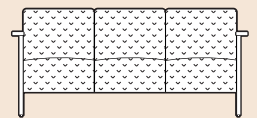

- Choose from an extensive fabric selection
- Easily replaceable arms

Chair Side View

Chair  
30" w x 34" d x 34" h

Settee  
53" w x 34" d x 34" h

Sofa  
76" w x 34" d x 34" h

3801-O  
Hudson Open  
Arm Chair