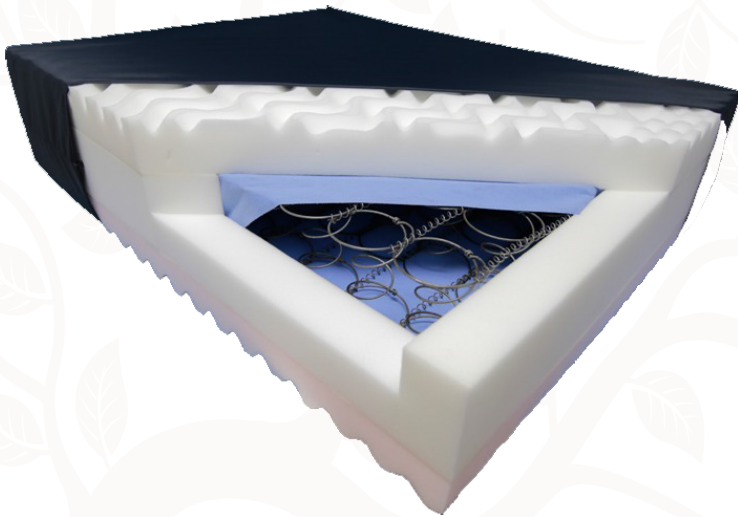

Premium Mattresses Are Available in TWO Great Options:

### Savoy Rest

- 6.25" 2-Layer Innerspring Construction
- 6 Year Warranty

### Savoy Slumber

- 7.25" 2-Layer Innerspring Construction
- 8 Year Warranty

### Why Use New Savoy Premium Mattresses?

- Mattresses Come Roll Packed in a 13x13x36 Carton or 5 Mil Tube for Ease of Install & Handling
- Made in the USA
- Nylon Coated Material Resistant to Stains, Odors, Liquids, Bodily Fluids, Bed Bugs, Bacteria & Dust Mites
- Certified Medical Grade Foam - No Formaldehyde or Mercury/Lead/Other Heavy Metals
- Low Profile Encased Innerspring with Air Wave Topper Utilizes Heat Reducing Technology & Offers 30% More Support than Traditional Foam Toppers
- Both Soft & Firm Support on Every Mattress - Clearly Marked on the Mattress Tag
- Fire Barrier Included, Mattresses Meet BFDX11, CA 129 & 1633 Requirements